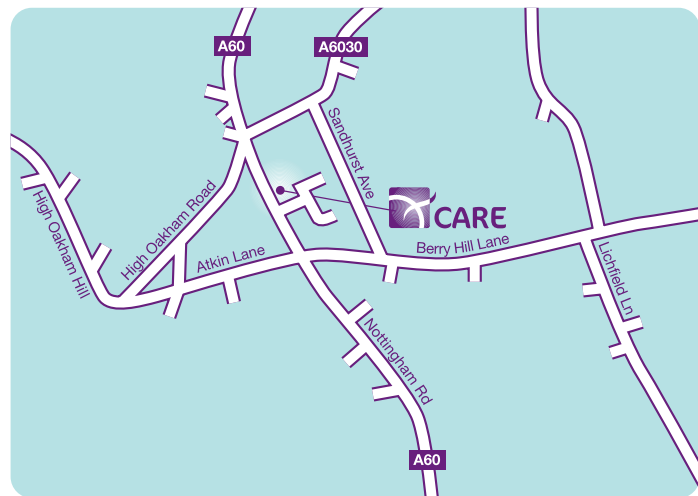

CARE is conveniently situated at the Nottingham Road Clinic in Mansfield. The recently refurbished property is set in beautiful, tranquil surroundings on the edge of Mansfield. Relaxing and friendly, the clinic has a bright and welcoming atmosphere. It is easily accessible by bus or car with ample on-site parking.

We are able to provide open access to the most up-to-date procedures, techniques and comprehensive fertility treatments in partnership with CARE in Nottingham. Consultations, daily monitoring, and injections are available in Mansfield with patients travelling to Nottingham only for the most complex parts of the treatment.

DIRECTIONS

By ROAD - Exit at junction 27 of the M1 and follow the A611 to its junction with the A60. Turn left on to the A60, Nottingham Road. The clinic is situated on the right hand side.

By RAIL - The nearest train station is Mansfield, approximately 10 minutes away by taxi.

By BUS - A regular bus service operates between Mansfield town centre and Nottingham.

By AIR - The nearest airport is Nottingham East Midlands, approximately 20 miles away.

The Nottingham Road Clinic,
195 Nottingham Road,
Mansfield,
Nottinghamshire, NG18 4AA
T +44 (0) 1623 626172
F +44 (0) 1623 626172
E info@CAREfertility.com
W www.CAREfertility.com