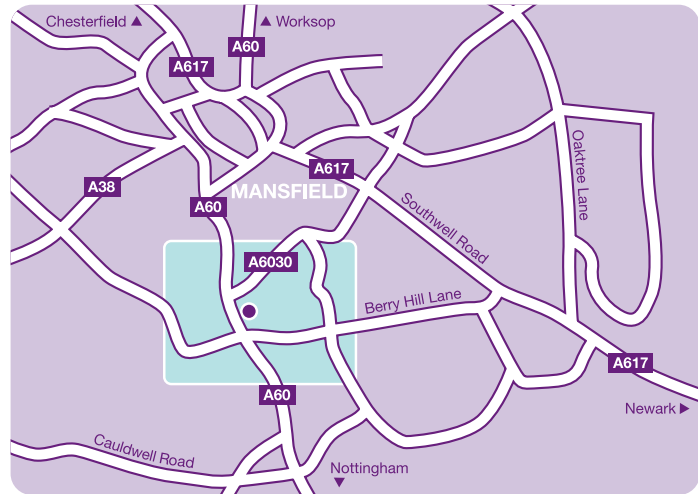

CARE is conveniently situated at the Nottingham Road Clinic in Mansfield. The recently refurbished property is set in beautiful, tranquil surroundings on the edge of Mansfield. Relaxing and friendly, the clinic has a bright and welcoming atmosphere. It is easily accessible by bus or car with ample on-site parking.

We are able to provide open access to the most up-to-date procedures, techniques and comprehensive fertility treatments in partnership with CARE in Nottingham. Consultations, daily monitoring, and injections are available in Mansfield with patients travelling to Nottingham only for the most complex parts of the treatment.

DIRECTIONS

By ROAD - Exit at junction 27 of the M1 and follow the A611 to its junction with the A60. Turn left on to the A60, Nottingham Road. The clinic is situated on the right hand side.

By RAIL - The nearest train station is Mansfield, approximately 10 minutes away by taxi.

By BUS - A regular bus service operates between Mansfield town centre and Nottingham.

By AIR - The nearest airport is Nottingham East Midlands, approximately 20 miles away.

The Nottingham Road Clinic,
195 Nottingham Road,
Mansfield,
Nottinghamshire, NG18 4AA
T +44 (0) 1623 626172
F +44 (0) 1623 626172
E info@CAREfertility.com
W www.CAREfertility.com