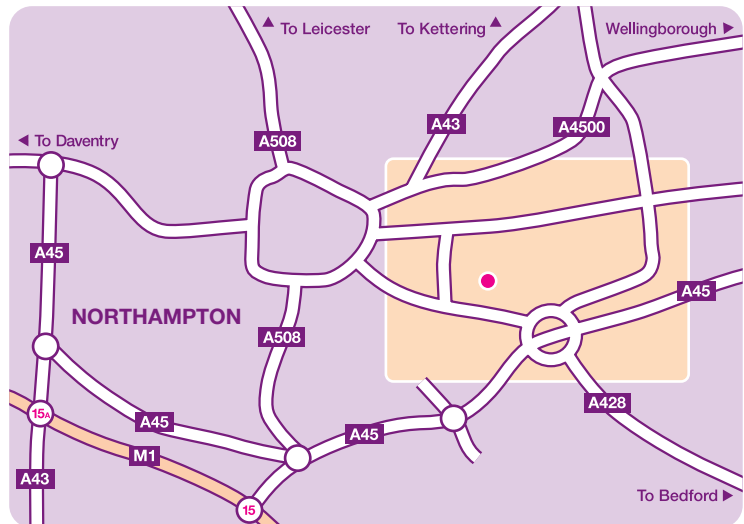

The Northampton unit is located in a quiet area, within easy walking distance of the town centre.

The unit offers dedicated, state of the art facilities of the highest standard.

A high degree of privacy, comfort and patient care is provided in a relaxed and friendly atmosphere.

DIRECTIONS

By ROAD - From the M1, leave at junction 15 and head towards Northampton, join the A45 Northampton bypass, following the red "H and A&E" signs, leaving the bypass at the A428. Turn right at the traffic lights into Cliftonville Road. Take the 2nd turning right into The Avenue. CARE is on your right.

By RAIL - The nearest station is Northampton with good national rail links. Taxis are available at the station.

By AIR - The nearest airport to Northampton is Luton, approximately 40 minutes by road.

67 The Avenue,
Cliftonville,
Northampton NN1 5BT