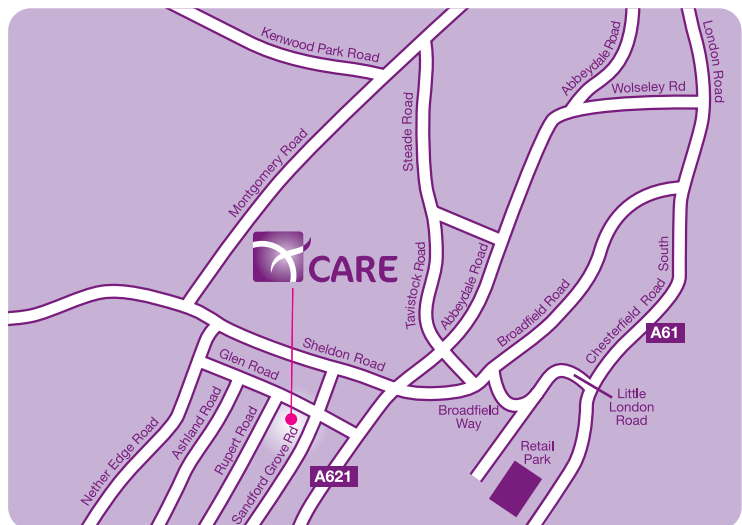

CARE is located in self-contained premises a short distance from the town centre, providing dedicated facilities of a high standard. The unit provides a high degree of privacy, comfort and patient care.

The Sheffield team pride themselves on treating every patient as an individual, within a warm and friendly environment.

DIRECTIONS

By ROAD - From the City Centre, Park Square roundabout, follow the A61 signed - Ring Road/Chesterfield A61, past the railway station. Stay in middle lane following the A61 to Chesterfield, moving into the left hand lane. At the traffic lights, follow the road round to the left, A61 Chesterfield. Next turn right, signed A621 Bakewell, on to Broadfield Road and go to the end of this road.

At the traffic lights - sign posted Nether Edge, *go straight ahead onto Sheldon Road. Take the 1st left onto Sandford Grove Road, CARE Sheffield is on the left hand side.

From Chesterfield, follow A61 to Sheffield City Centre and continue on until you reach the Heeley Retail Park, where you will need to turn left, on to Little London Road, then turn right onto Broadfield Way, and left onto Broadfield Road. You are then at the traffic lights - sign posted Nether Edge.

* Follow directions as above.

By AIR - The nearest international airport is Leeds/Bradford.

24-26 Glen Road,
Sheffield,
S7 1RA

T +44 (0) 114 258 9716

F +44(0) 114 255 4853

E sheffield@carefertility.com

W www.carefertility.com